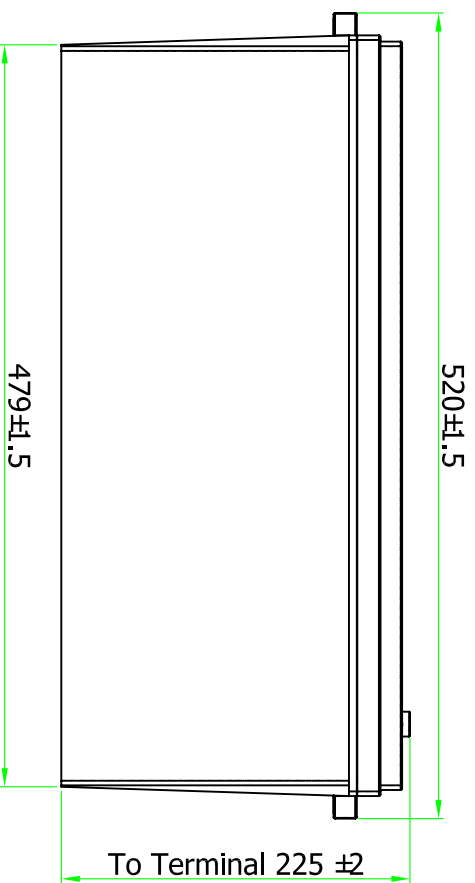

SCI12/200

A-A
SCI12/200

NAME	DATE	TITLE
DRAWN		12V200AH Battery
CHKD		
APPVD		
COMMENTS:		
Haze Battery Company		A4 REV. E

DIMENSION IN MM

SCALE:

SHEET:

DWG NO. STD12-018