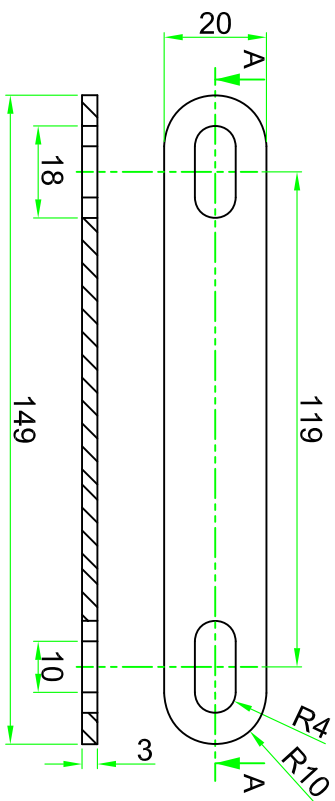

SCI12/200

A-A
SCI12/200

NAME	DATE	TITLE
DRAWN		12V200AH Battery
CHKD		
APPVD		
COMMENTS:		
Haze Battery Company		A4 REV. E

DIMENSION IN MM

SCALE:

SHEET:

DWG NO. STD12-018