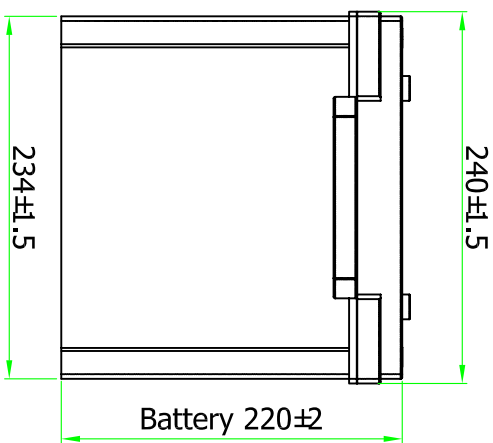

SCI12/200

A-A
SCI12/200

NAME	DATE	TITLE
DRAWN		12V200AH Battery
CHKD		
APPVD		
COMMENTS:		
Haze Battery Company		A4 REV. E

DIMENSION IN MM

SCALE:

SHEET:

DWG NO. STD12-018