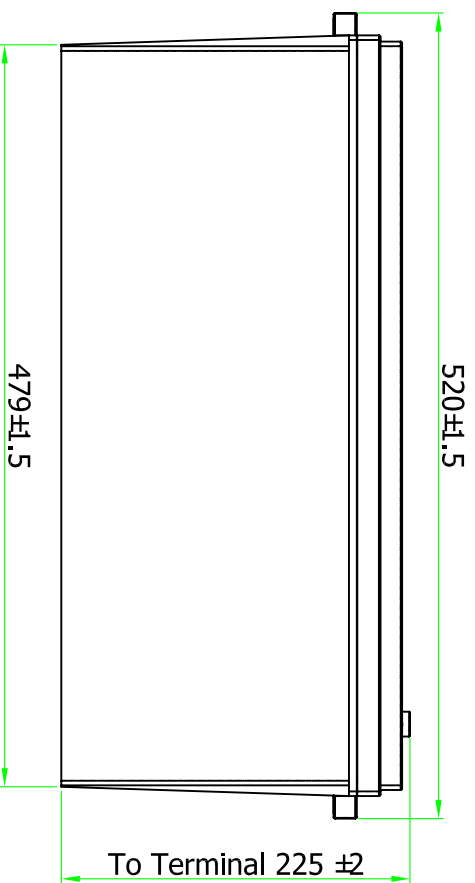

SCI12/200

A-A
SCI12/200

NAME	DATE	TITLE
DRAWN		12V200AH Battery
CHKD		
APPVD		
COMMENTS:		
Haze Battery Company		
REV. E	A4	

DIMENSION IN MM

SCALE:

SHEET:

DWG NO. STD12-018