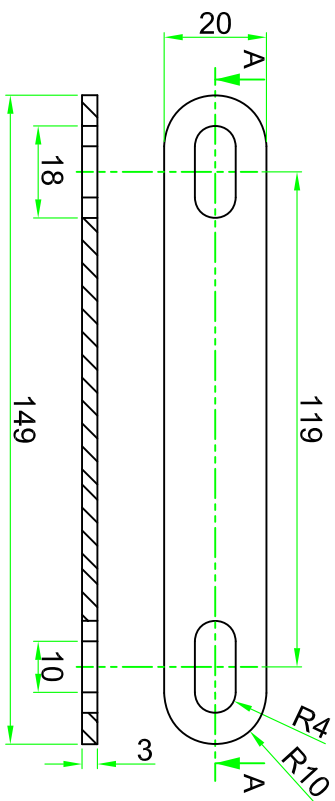

SCI12/200

A-A
SCI12/200

NAME	DATE	TITLE
DRAWN		12V200AH Battery
CHKD		
APPVD		
COMMENTS:		
Haze Battery Company		
REV. E	A4	

DIMENSION IN MM

SCALE:

SHEET:

DWG NO. STD12-018