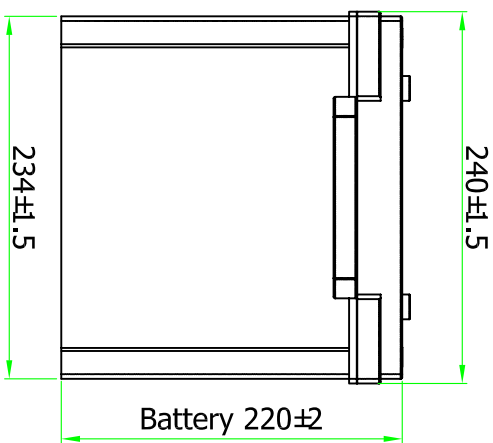

SCI12/200

A-A
SCI12/200

NAME	DATE	TITLE
DRAWN		12V200AH Battery
CHKD		
APPVD		
COMMENTS:		
Haze Battery Company		
REV. E	A4	

DIMENSION IN MM

SCALE:

SHEET:

DWG NO. STD12-018