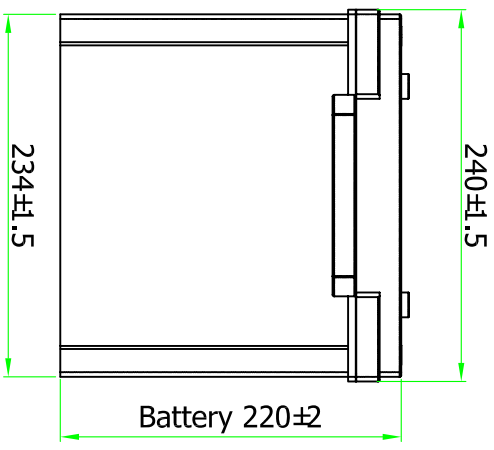

SCI12/200

A-A
SCI12/200

NAME	DATE	TITLE
DRAWN		12V200AH Battery
CHKD		
APPVD		
COMMENTS:		
Haze Battery Company		REV. E

DIMENSION IN MM SCALE: SHEET: DWG NO. STD12-018