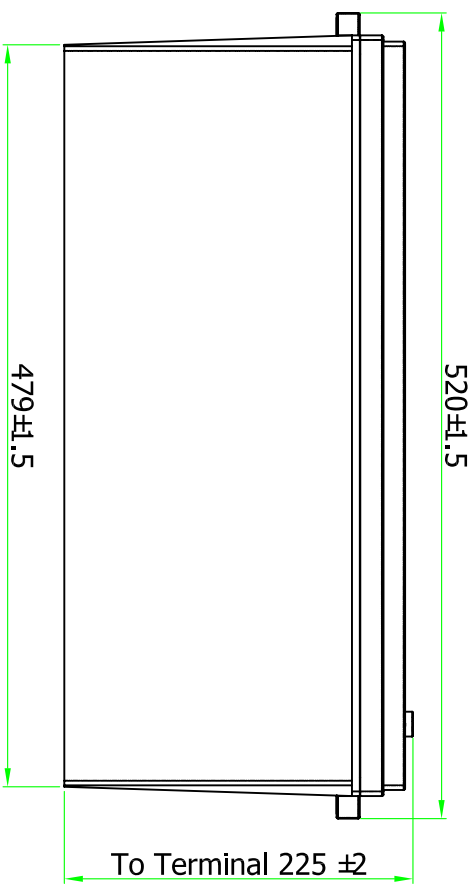

SCI12/200

A-A
SCI12/200

NAME	DATE	TITLE
DRAWN		12V200AH Battery
CHKD		
APPVD		
COMMENTS:		
Haze Battery Company		REV. E

DIMENSION IN MM SCALE: SHEET: DWG NO. STD12-018