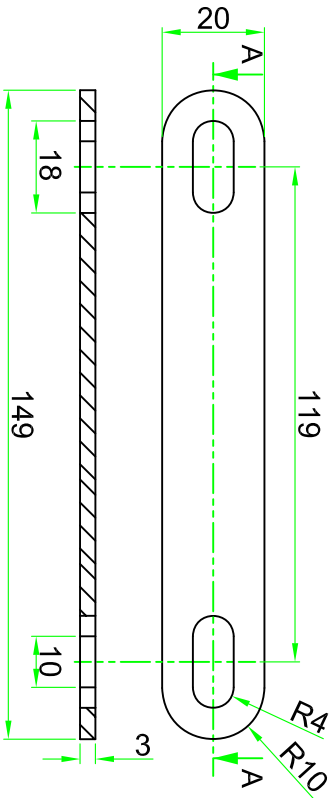

SCI12/200

A-A
SCI12/200

NAME	DATE	TITLE
DRAWN		12V200AH Battery
CHKD		
APPVD		
COMMENTS:		
Haze Battery Company		REV. E

DIMENSION IN MM SCALE: SHEET: DWG NO. STD12-018